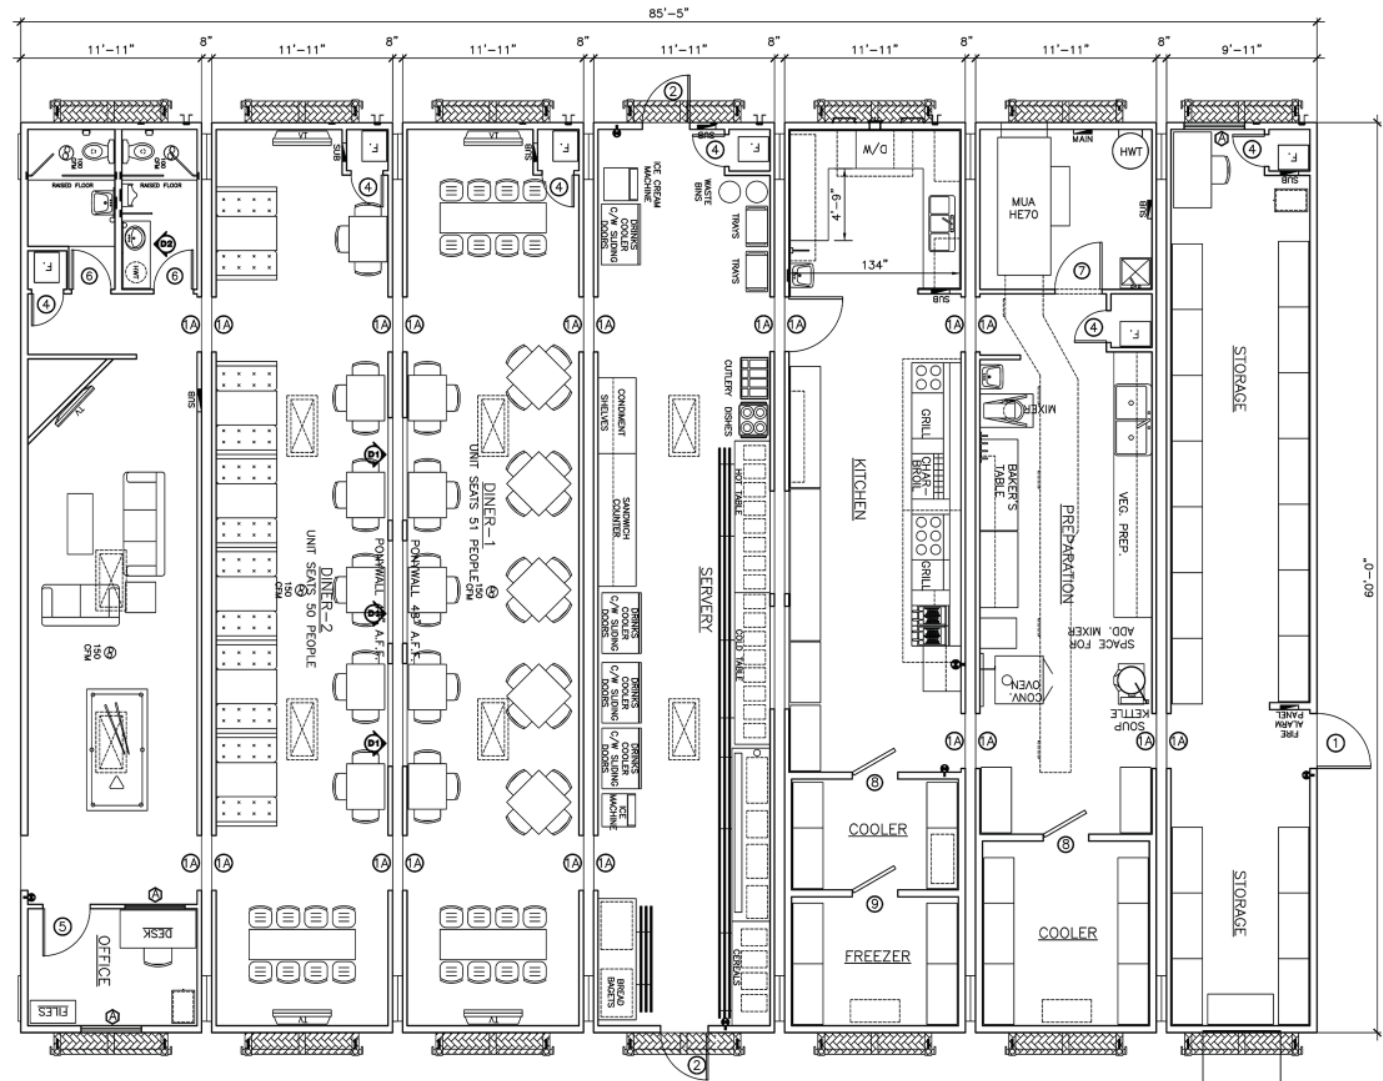

RCS | KD 7

*Safety First
Quality Always*

Features:

- › ROYAL CAMP SERVICES LTD. carries a broad range of Kitchen Diner units from a single unit up to 16 units
- › Food production and food storage capacity to serve up to 500+ people
- › Walk-in coolers & freezers
- › Male / female washrooms
- › Office space
- › Satellite TV in recreation area & diner area
- › Rig mats included

ROYAL CAMP SERVICES LTD. will custom design and build camp accommodation units to meet our client's requirements.

Committed to Excellence