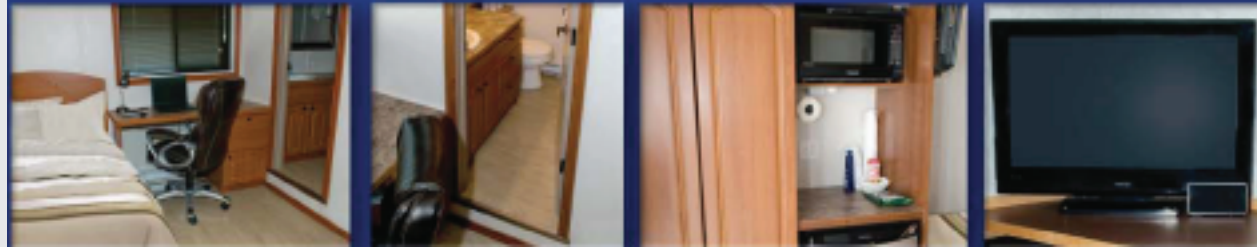

### Features:

- › 4 rooms with private washrooms
- › Deluxe pillow top mattresses
  - › Fully air-conditioned
  - › Satellite TV
- › Spacious workstation
- › Rig mats included

**ROYAL CAMP SERVICES LTD.**  
will custom design and build camp  
accommodation units to meet  
our client's requirements.