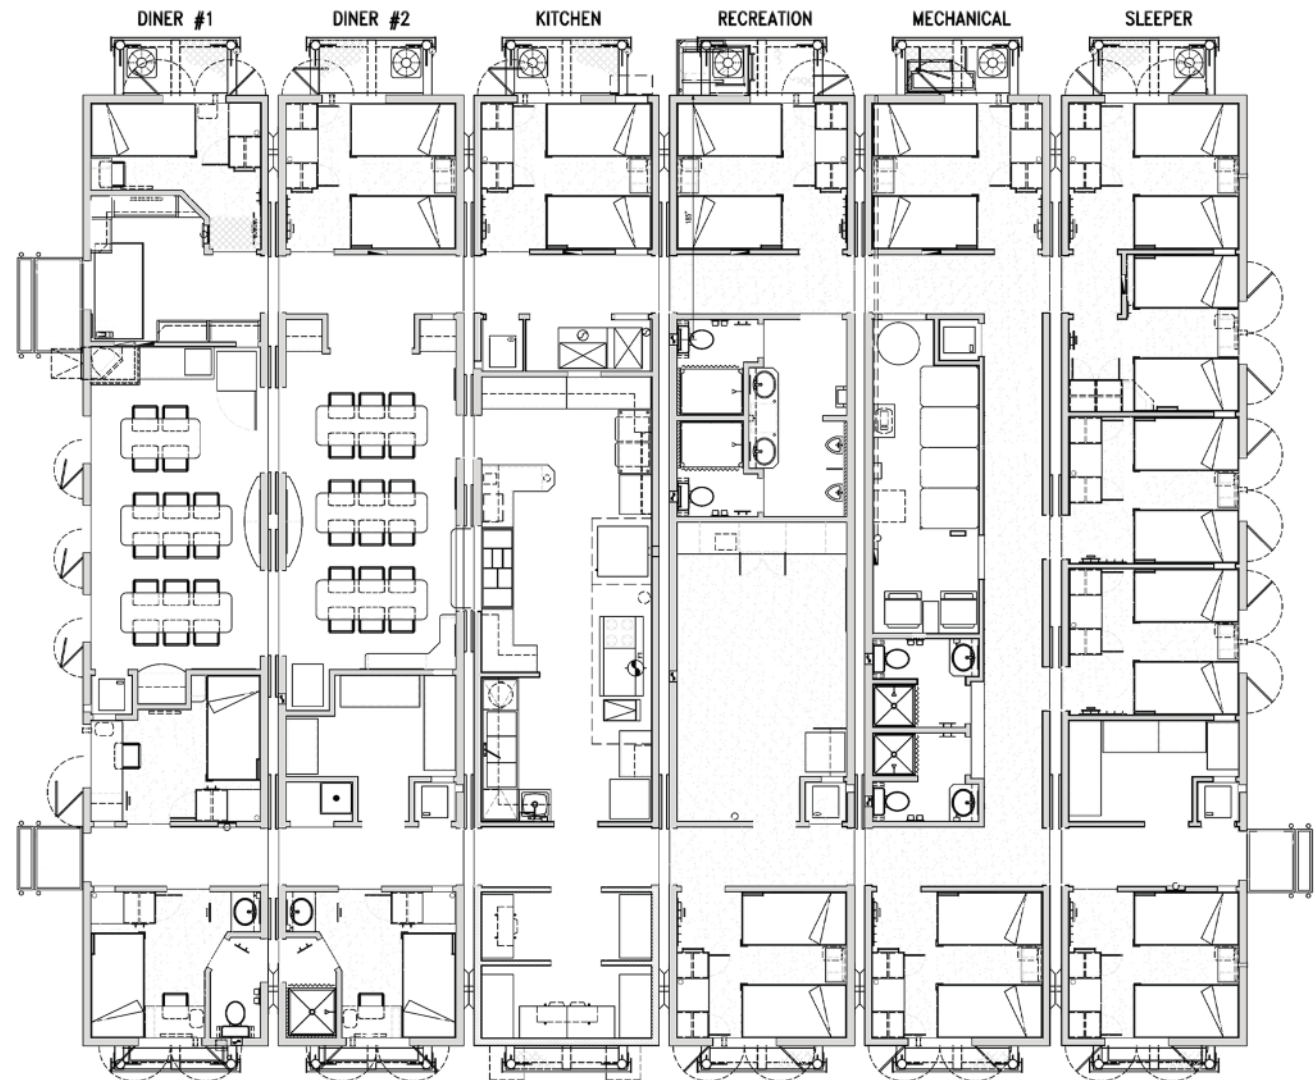

RCS | Drill 6 DD

*Safety First
Quality Always*

Features:

- › Air conditioned
- › Heavy duty skidded frame
- › Cost effective and quick set-up
 - › 26 beds
- › Rig matting included
 - › 2 bed per room
- › Extra diner space for feeding extra crews
- › Satellite TV