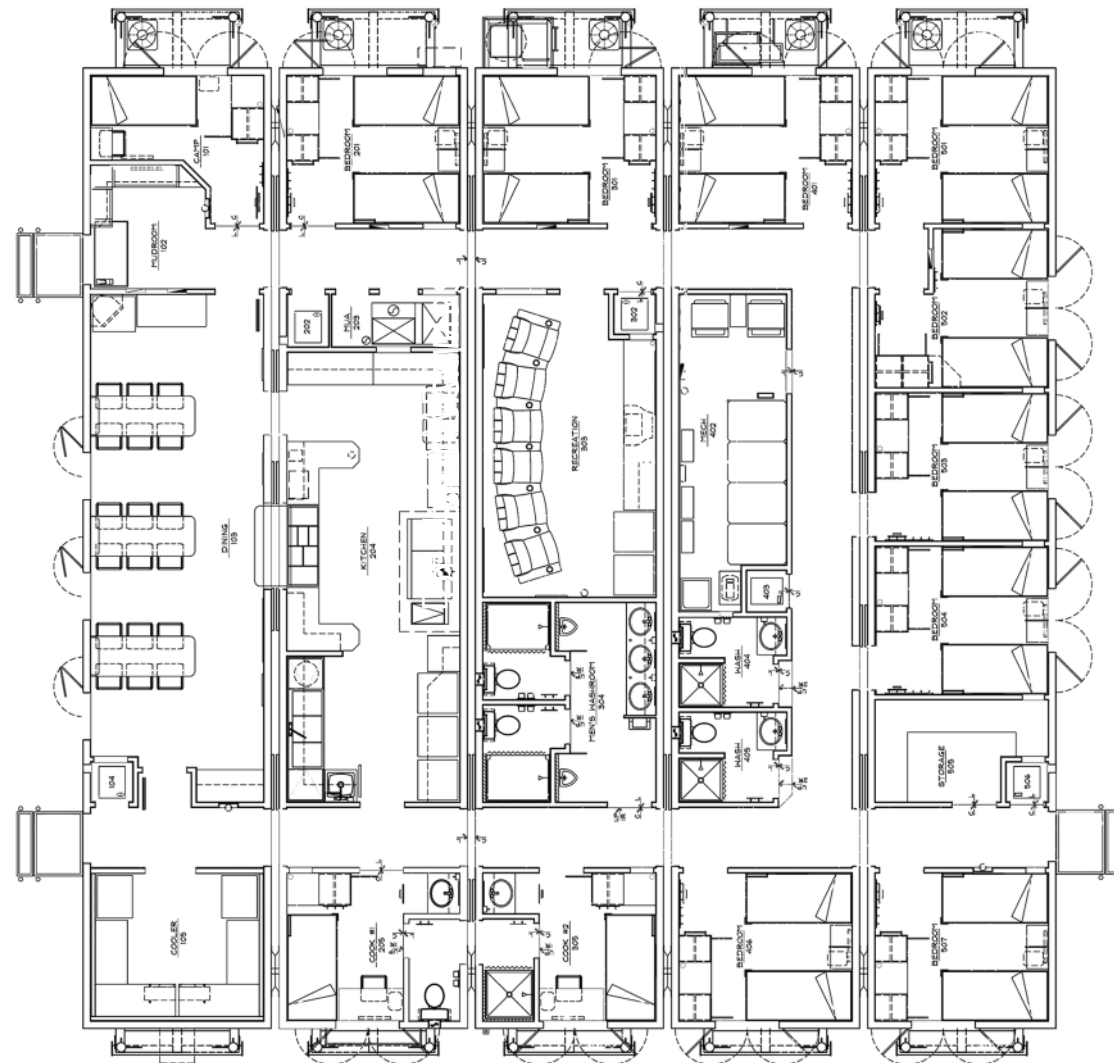

### Features:

- › Heavy duty skidded frame
- › Cost effective and quick set-up
- › 21 beds with 2 beds per room
- › Rig matting included
- › Workstation in each room
- › Laundry facilities
- › Satellite TV
- › Rig mats included